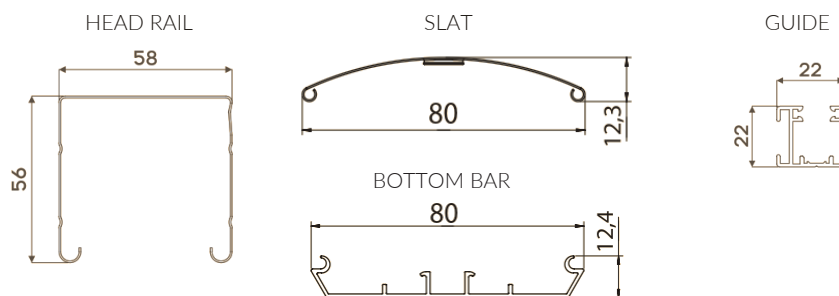

STANDARD CONSTRUCTION AND SLATS COLORS

PRODUCT DIMENSIONS

- min. width 800 mm
- max. width 4600 mm
- min. height 800 mm
- max. height 4500 mm

DRIVE

- crank - standard length of 2/3 height of the venetian blind
- Motor: Somfy, Elero, Geiger