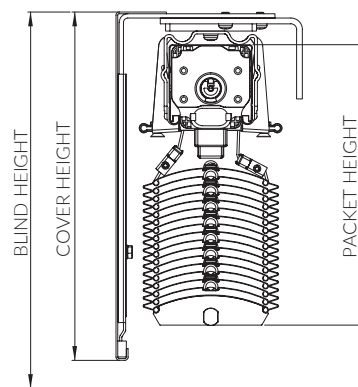

VENETIAN BLINDS C80 GUIDE
(CRANK OR MOTOR)

The C-type external venetian blind is a well-proven and the most popular kind of shading system. Universal character of this product makes it a perfect solution both for home and office as well.

STANDARD CONSTRUCTION AND SLATS COLORS

PRODUCT DIMENSIONS

- min. width 800 mm
- max. width 4600 mm
- min. height 800 mm
- max. height 4500 mm

DRIVE

- crank - standard length of 2/3 height of the venetian blind
- Motor: Somfy, Elero, Geiger